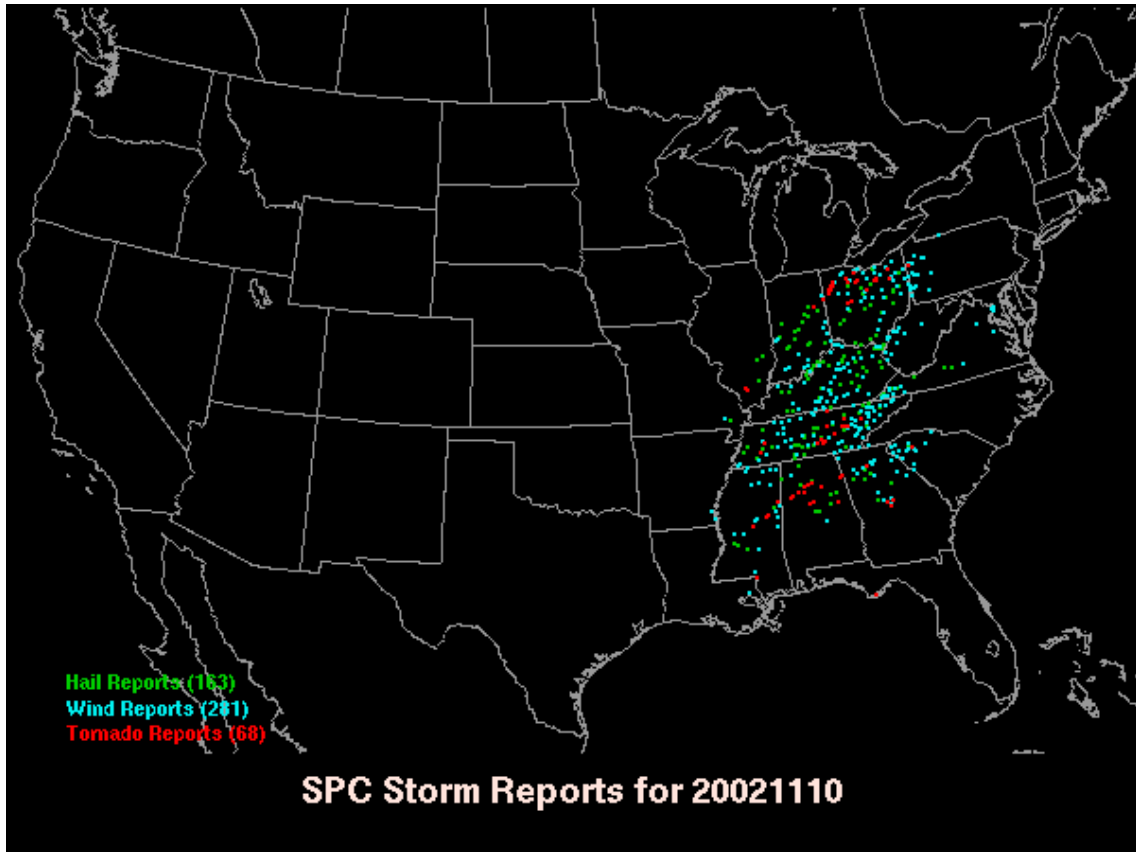

Listado de los tornados asesinos de evento de los días 9-10 de Noviembre de 2002 en US

Informes preliminares de convección severa durante el día 10/Nov/02. Algunos de los tornados (68) que se registraron ese día produjeron víctimas mortales (tornados asesinos)

November 10, 2002 8:50 PM CST

About **one third of the town of Carbon Hill**, Walker County, Alabama, was completely destroyed. **At least 11 people were killed and 50 were injured**. The tornado ripped through the very center of town.

November 10, 2002 8:30 PM CST

An intense tornado cut a swath through the small community of Mossy Grove, Morgan County, Tennessee, 40 miles west of Knoxville. More than half of the two dozen homes were reduced to piles of rubble. **At least 7 people were killed, and 28 were injured. Two others died near Petros.**

November 10, 2002 3:15 PM CST

Two people were killed when a trailer was destroyed 3 miles west of Continental, Putnam County, Ohio. This event was probably related to the Van Wert tornado.

November 10, 2002 3:00 PM CST